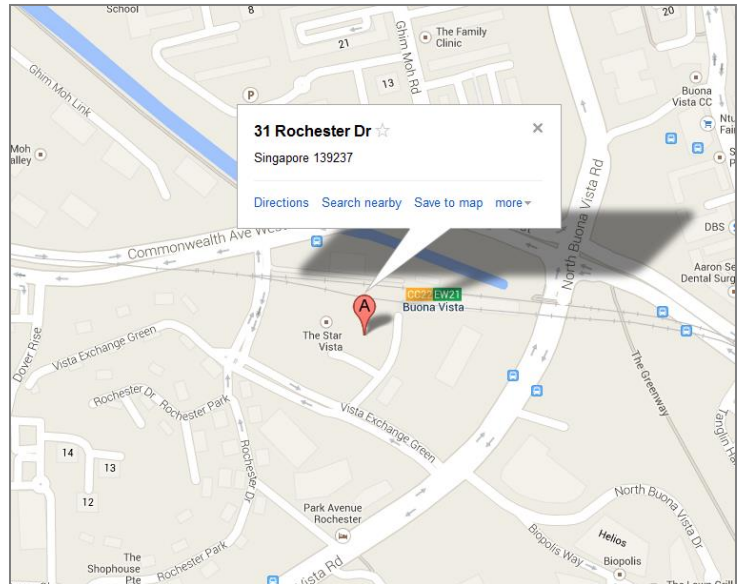

English Tutors Now

Buona Vista Branch

31 Rochester Drive, Suite 462
Singapore 138637

Hotline: 6475-0624

Email: BuonaVista@EnglishTutorsNow.com

How to get there:

- (1) 12 mins walk from Buona Vista MRT
- (2) Direct Bus: 79 91 92 95 105 106 147
185 191 196 198 200