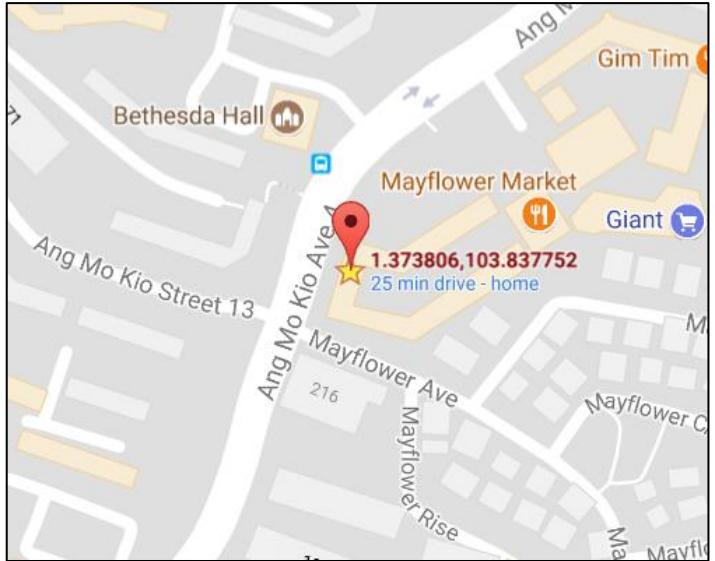

English Tutors Now
New Branch

Ang Mo Kio Branch

Located right beside McDonald's
Blk 163, #01-436
Singapore 560163

Hotline: 6475-0624

Email: Registration@EnglishTutorsNow.com

How to get there:

(1) Direct Bus: 76 268 269 549 CT8